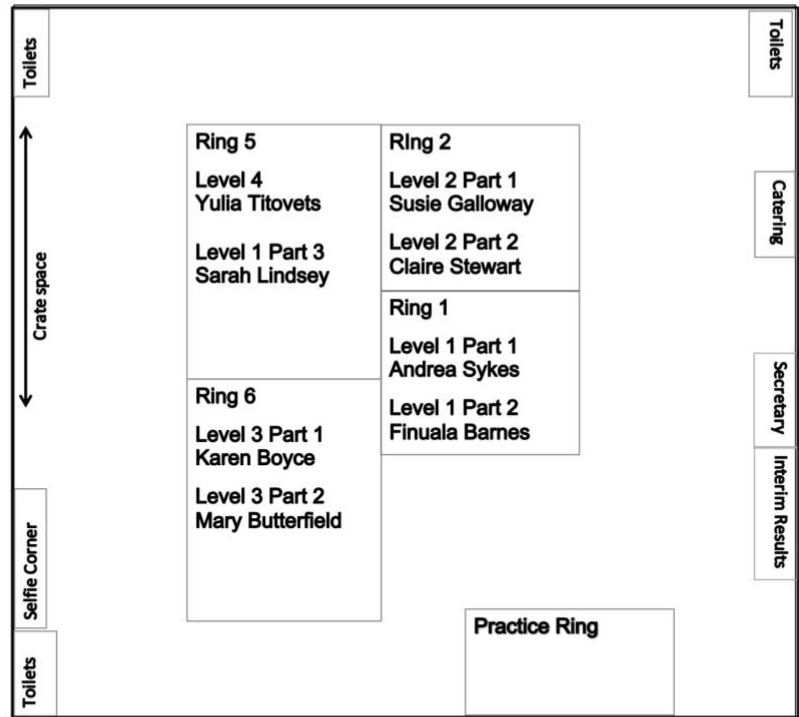

Level 5
Jane Prince

WEST HALL

Ring 8
Obreediencce
Zoe Gilbert

Ring 7
Sp10 Fun
"Alice in Wonderland"
Stuart Lindsey

Sp 9 Veteran
Lynne Moulson

EAST HALL

Practice Ring
& Exercise Area

↔
Car Park
Pedestrian